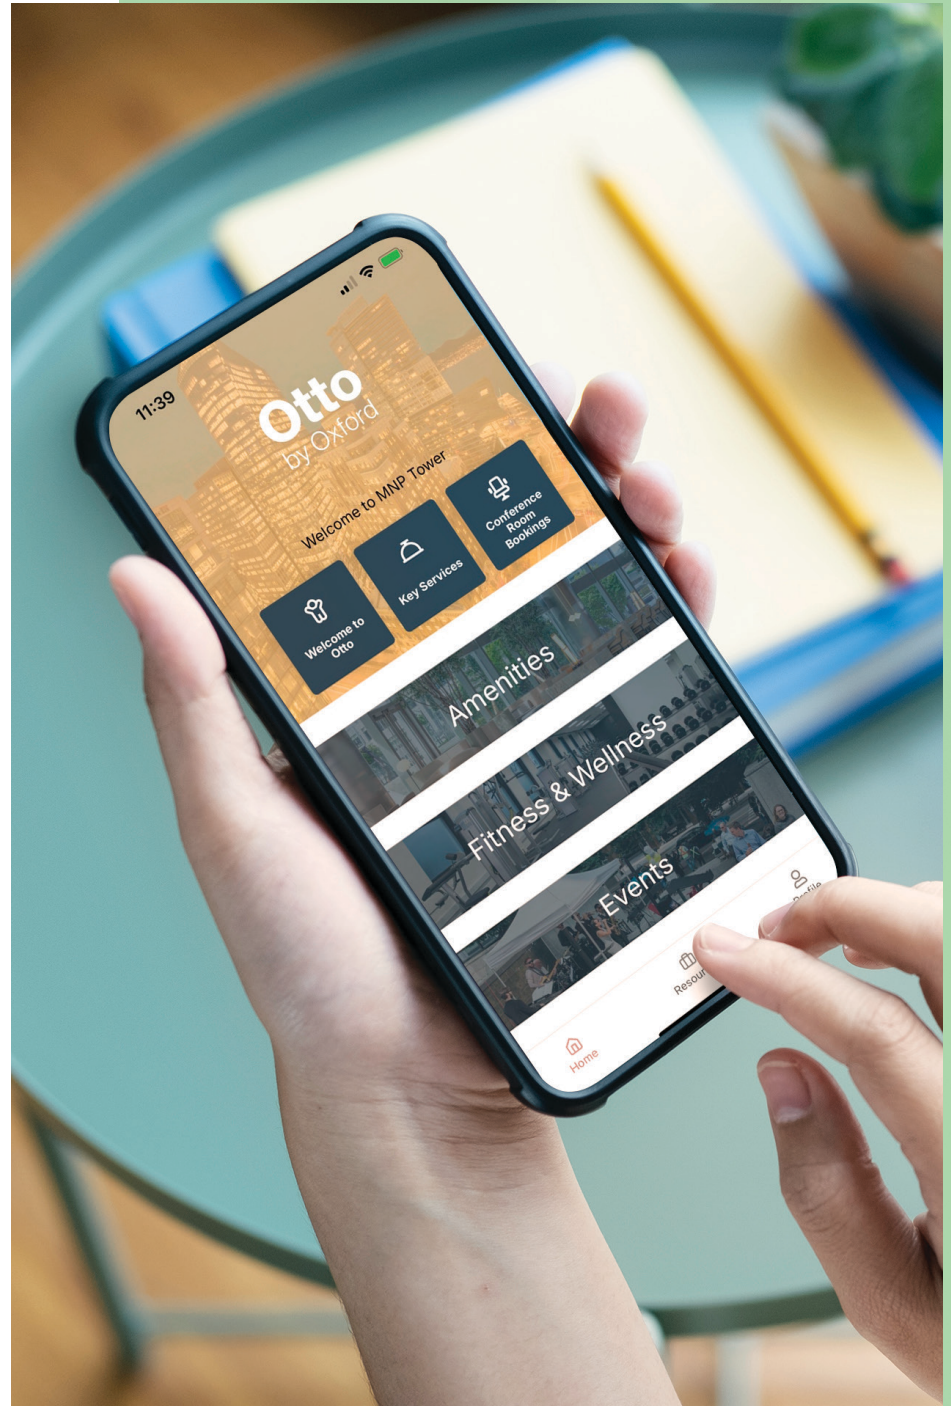

Your Otto by Oxford user guide

Meet Otto

Otto by Oxford is your new trusted companion for an enhanced office experience.

Otto keeps you connected to your workplace by providing real-time updates on community events, important building notifications, and information about all the premium amenities you can enjoy. Simplify your workday with Otto at your fingertips.

ottobyoxford.com

Getting started: download and setup

Step 1: Download the Otto by Oxford App

Scan the QR code below to download the app.

Otto by Oxford is available for download on:

- Google Play Store (Android)
- Apple App Store (iOS)

Step 2: Create Your Account

- Open the Otto app and select **“Get Started”**
- Follow the step-by-step instructions to set up your account using your **work email to gain full access to Otto’s features and benefits**
- **Select your company name for a personalized experience**
- If your company has multiple offices, ensure you select the correct workplace address

*Screen examples are for demonstration purposes only.

Explore what Otto can do for you

Otto puts everything you need to know about your building in one place.

Here's how you can navigate the app's key sections: