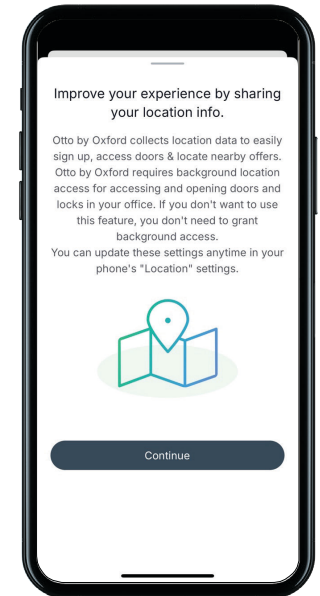

Getting started: download and setup

Step 1: Download the Otto by Oxford App

Scan the QR code below to download the app.

Otto by Oxford is available for download on:

- Google Play Store (Android)
- Apple App Store (iOS)

Step 2: Create Your Account

- Open the Otto app and select **“Get Started”**
- Follow the step-by-step instructions to set up your account using your **work email to gain full access to Otto’s features and benefits**
- **Select your company name for a personalized experience**
- If your company has multiple offices, ensure you select the correct workplace address

Step 3: Verify Your Account

- Check your inbox for an invitation to verify your account
- Complete the verification to unlock additional Otto features and benefits

*Screen examples are for demonstration purposes only.