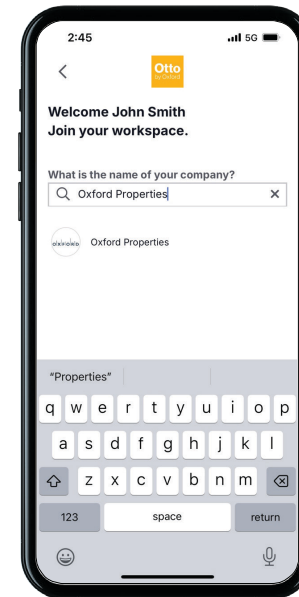

Getting started: download and setup

Step 1: Download the Otto by Oxford App

Scan the QR code below to download the app.

Otto by Oxford is available for download on:

- Google Play Store (Android)
- Apple App Store (iOS)

Step 2: Create Your Account

- Open the Otto app and select **“Get Started”**
- Follow the step-by-step instructions to set up your account using your **work email to gain full access to Otto’s features and benefits**
- **Select your company name for a personalized experience**
- If your company has multiple offices, ensure you select the correct workplace address

Step 3: Verify Your Account

- Check your inbox for an invitation to verify your account
- Complete the verification to unlock additional Otto features and benefits

*Screen examples are for demonstration purposes only.