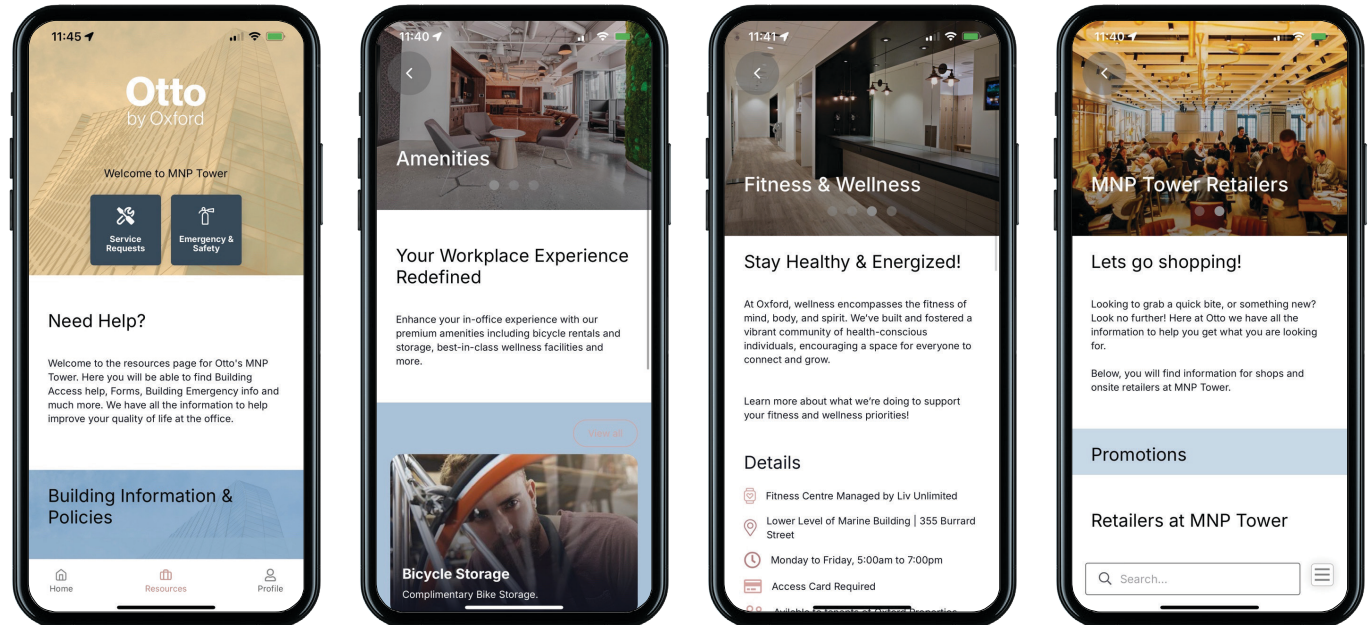

Your Otto by Oxford user guide

Meet Otto

Otto by Oxford is your new trusted companion for an enhanced office experience.

Otto keeps you connected to your workplace by providing real-time updates on community events, important building notifications, and information about all the premium amenities you can enjoy. Simplify your workday with Otto at your fingertips.

Step 3: Verify Your Account

- Check your inbox for an invitation to verify your account
- Complete the verification to unlock additional Otto features and benefits

*Screen examples are for demonstration purposes only.

A fresh look, just for you

We've redesigned the Otto app to better serve your needs!

Our sleek new look isn't just about style—it's about improving your experience. With smarter navigation, intuitive features, and content tailored to your interests, the updated Otto app makes it easier than ever to stay connected, informed, and inspired.

*Screen examples are for demonstration purposes only.

Explore what Otto can do for you

Otto puts everything you need to know about your building in one place.

Here's how you can navigate the app's key sections: