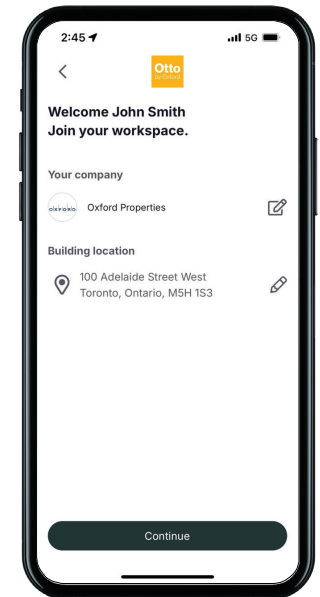

Getting started: download and setup

Step 1: Download the Otto by Oxford App

Scan the QR code below to download the app.

Otto by Oxford is available for download on:

- Google Play Store (Android)
- Apple App Store (iOS)

Step 2: Create Your Account

- Open the Otto app and select **“Get Started”**
- Follow the step-by-step instructions to set up your account using your **work email to gain full access to Otto’s features and benefits**
- **Select your company name for a personalized experience**
- If your company has multiple offices, ensure you select the correct workplace address

Step 3: Verify Your Account

- Check your inbox for an invitation to verify your account
- Complete the verification to unlock additional Otto features and benefits

*Screen examples are for demonstration purposes only.