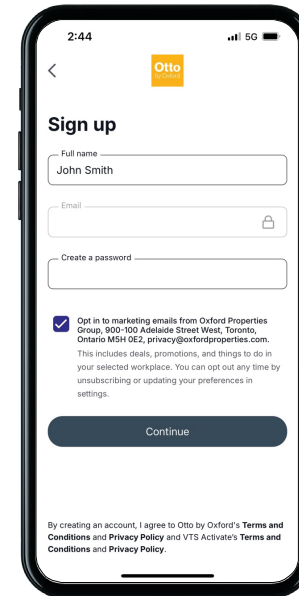

Your Otto by Oxford user guide

Meet Otto

Otto by Oxford is your new trusted companion for an enhanced office experience.

Otto keeps you connected to your workplace by providing real-time updates on community events, important building notifications, and information about all the premium amenities you can enjoy. Simplify your workday with Otto at your fingertips.

ottobyoxford.com

Getting started: download and setup

Step 1: Download the Otto by Oxford App

Scan the QR code below to download the app.

Otto by Oxford is available for download on:

- Google Play Store (Android)
- Apple App Store (iOS)

Step 2: Create Your Account

- Open the Otto app and select **“Get Started”**
- Follow the step-by-step instructions to set up your account using your **work email to gain full access to Otto’s features and benefits**
- **Select your company name for a personalized experience**
- If your company has multiple offices, ensure you select the correct workplace address

Step 3: Verify Your Account

- Check your inbox for an invitation to verify your account
- Complete the verification to unlock additional Otto features and benefits

*Screen examples are for demonstration purposes only.