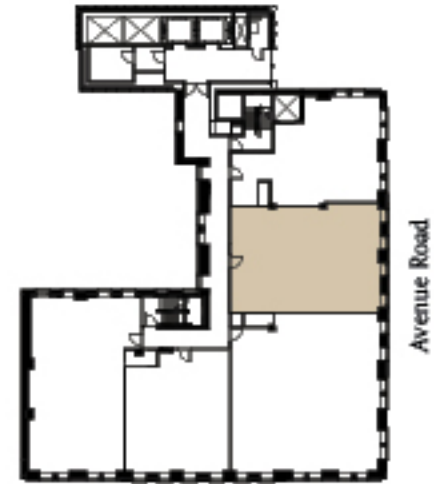

# Two Avenue Road

Luxury Rentals for Luxury Living

UNIT TYPE 01

1,075 SF | 1 BEDROOM + 1 DEN | 2 BATHROOM

APPLICABLE TO UNITS 501, 701, 801, 1001, 1101, 1301, 1401

Bloor Street West

Avenue Road

# Two Avenue Road

Luxury Rentals for Luxury Living

UNIT TYPE 01A

1,078 SF | 1 BEDROOM + 1 DEN | 2 BATHROOM

APPLICABLE TO UNIT 401

# Two Avenue Road

Luxury Rentals for Luxury Living

UNIT TYPE 01C

1,033 SF | 1 BEDROOM + 1 DEN | 2 BATHROOM

APPLICABLE TO UNITS 601, 901, 1201, 1501

# Two Avenue Road

Luxury Rentals for Luxury Living

UNIT TYPE 02

1,286 SF | 1 BEDROOM + 1 DEN | 2 BATHROOM

APPLICABLE TO UNITS 402, 502, 602, 702, 802, 902,  
1002, 1102, 1202, 1302, 1402, 1502, 1602  
BARRIER-FREE