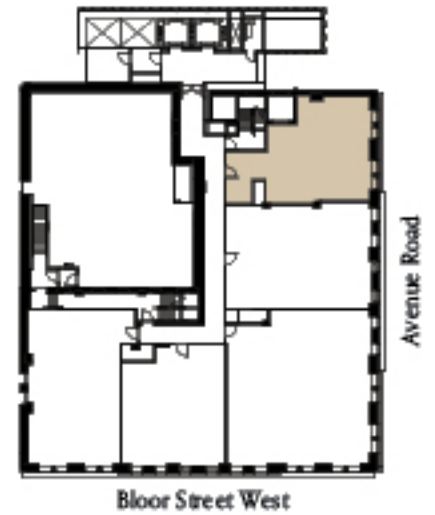

# Two Avenue Road

Luxury Rentals for Luxury Living

UNIT TYPE 01

1,075 SF | 1 BEDROOM + 1 DEN | 2 BATHROOM

APPLICABLE TO UNITS 501, 701, 801, 1001, 1101, 1301, 1401

Bloor Street West

Avenue Road

# Two Avenue Road

Luxury Rentals for Luxury Living

UNIT TYPE 01A

1,078 SF | 1 BEDROOM + 1 DEN | 2 BATHROOM

APPLICABLE TO UNIT 401

# Two Avenue Road

Luxury Rentals for Luxury Living

UNIT TYPE 01C

1,033 SF | 1 BEDROOM + 1 DEN | 2 BATHROOM

APPLICABLE TO UNITS 601, 901, 1201, 1501