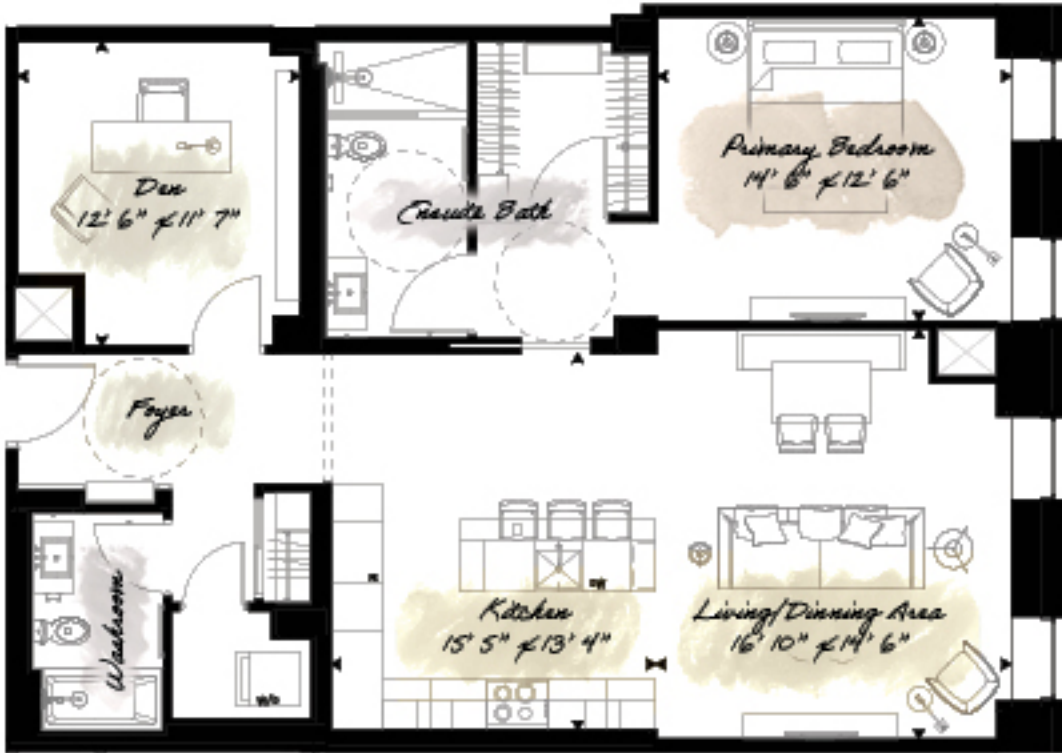

# Two Avenue Road

Luxury Rentals for Luxury Living

UNIT TYPE 01

1,075 SF | 1 BEDROOM + 1 DEN | 2 BATHROOM

APPLICABLE TO UNITS 501, 701, 801, 1001, 1101, 1301, 1401

Bloor Street West

Avenue Road

# Two Avenue Road

Luxury Rentals for Luxury Living

UNIT TYPE 01C

1,033 SF | 1 BEDROOM + 1 DEN | 2 BATHROOM

APPLICABLE TO UNITS 601, 901, 1201, 1501

# Two Avenue Road

Luxury Rentals for Luxury Living

UNIT TYPE 02

1,286 SF | 1 BEDROOM + 1 DEN | 2 BATHROOM

APPLICABLE TO UNITS 402, 502, 602, 702, 802, 902,  
1002, 1102, 1202, 1302, 1402, 1502, 1602  
BARRIER-FREE

# Two Avenue Road

Luxury Rentals for Luxury Living

UNIT TYPE 05B

1,536 SF | 1 BEDROOM + DEN | 2 BATHROOM

APPLICABLE TO UNIT 505

Bloor Street West

Avenue Road