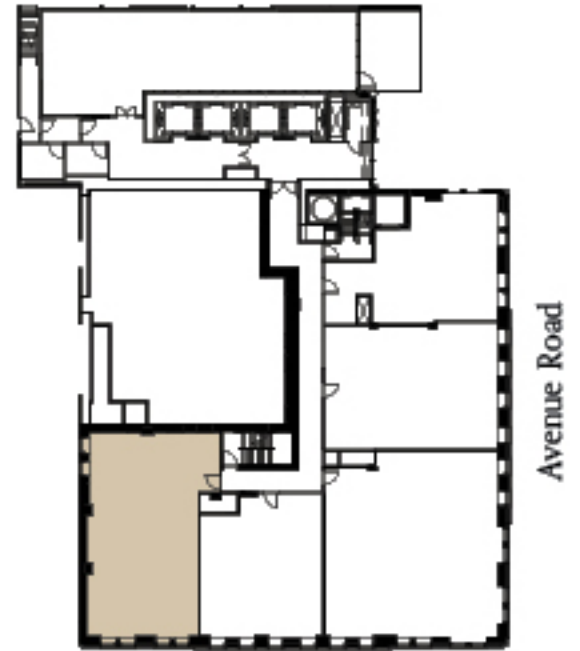

# Two Avenue Road

Luxury Rentals for Luxury Living

UNIT TYPE 04

1,016 SF | 1 BEDROOM + DEN | 2 BATHROOM

APPLICABLE TO UNITS 404, 504, 604, 704, 804, 904, 1004,  
1104, 1204, 1304, 1404, 1504, 1604

# Two Avenue Road

Luxury Rentals for Luxury Living

UNIT TYPE 05B

1,536 SF | 1 BEDROOM + DEN | 2 BATHROOM

APPLICABLE TO UNIT 505

Bloor Street West

Avenue Road