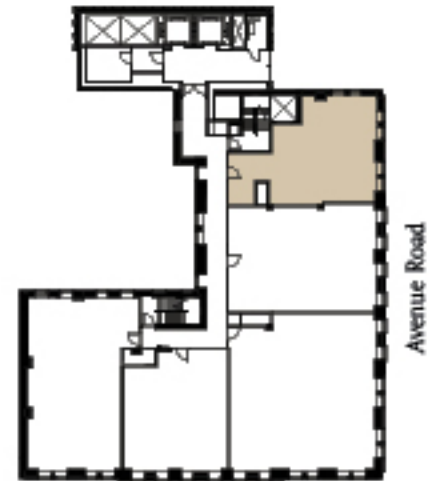

# Two Avenue Road

Luxury Rentals for Luxury Living

UNIT TYPE 01

1,075 SF | 1 BEDROOM + 1 DEN | 2 BATHROOM

APPLICABLE TO UNITS 501, 701, 801, 1001, 1101, 1301, 1401

Bloor Street West

Avenue Road

# Two Avenue Road

Luxury Rentals for Luxury Living

UNIT TYPE 01A

1,078 SF | 1 BEDROOM + 1 DEN | 2 BATHROOM

APPLICABLE TO UNIT 401

# Two Avenue Road

Luxury Rentals for Luxury Living

UNIT TYPE 01C

1,033 SF | 1 BEDROOM + 1 DEN | 2 BATHROOM

APPLICABLE TO UNITS 601, 901, 1201, 1501