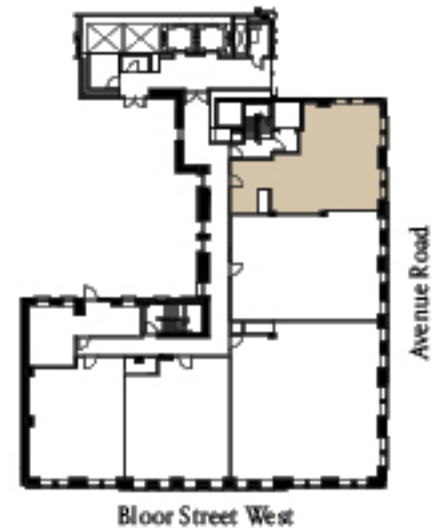

# Two Avenue Road

Luxury Rentals for Luxury Living

UNIT TYPE 01

1,075 SF | 1 BEDROOM + 1 DEN | 2 BATHROOM

APPLICABLE TO UNITS 501, 701, 801, 1001, 1101, 1301, 1401

Bloor Street West

Avenue Road

# Two Avenue Road

Luxury Rentals for Luxury Living

UNIT TYPE 01A

1,078 SF | 1 BEDROOM + 1 DEN | 2 BATHROOM

APPLICABLE TO UNIT 401

# Two Avenue Road

Luxury Rentals for Luxury Living

UNIT TYPE 01C

1,033 SF | 1 BEDROOM + 1 DEN | 2 BATHROOM

APPLICABLE TO UNITS 601, 901, 1201, 1501

# Two Avenue Road

Luxury Rentals for Luxury Living

UNIT TYPE 02

1,286 SF | 1 BEDROOM + 1 DEN | 2 BATHROOM

APPLICABLE TO UNITS 402, 502, 602, 702, 802, 902,  
1002, 1102, 1202, 1302, 1402, 1502, 1602  
BARRIER-FREE