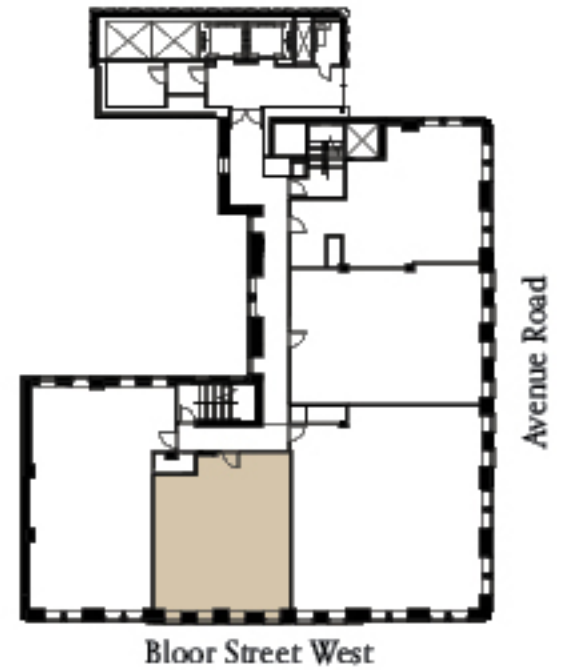

# Two Avenue Road

Luxury Rentals for Luxury Living

UNIT TYPE 04

1,016 SF | 1 BEDROOM + DEN | 2 BATHROOM

APPLICABLE TO UNITS 404, 504, 604, 704, 804, 904, 1004,  
1104, 1204, 1304, 1404, 1504, 1604

# Two Avenue Road

Luxury Rentals for Luxury Living

UNIT TYPE 05B

1,536 SF | 1 BEDROOM + DEN | 2 BATHROOM

APPLICABLE TO UNIT 505

Bloor Street West

Avenue Road