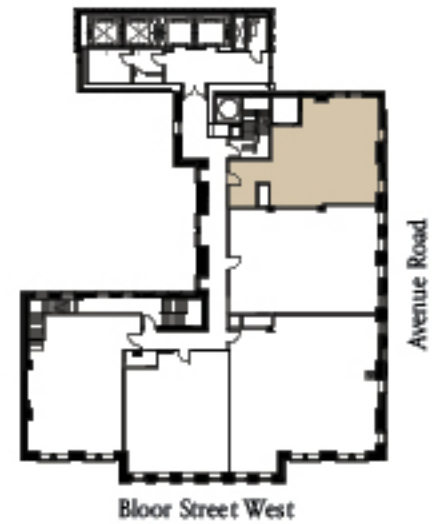

Two Avenue Road

Luxury Rentals for Luxury Living

UNIT TYPE 01B

1,059 SF | 1 BEDROOM + 1 DEN | 2 BATHROOM

APPLICABLE TO UNIT 1601

Two Avenue Road

Luxury Rentals for Luxury Living

UNIT TYPE 02

1,286 SF | 1 BEDROOM + 1 DEN | 2 BATHROOM

APPLICABLE TO UNITS 402, 502, 602, 702, 802, 902,
1002, 1102, 1202, 1302, 1402, 1502, 1602
BARRIER-FREE

Bloor Street West

Avenue Road

Two Avenue Road

Luxury Rentals for Luxury Living

UNIT TYPE 04

1,016 SF | 1 BEDROOM + DEN | 2 BATHROOM

APPLICABLE TO UNITS 404, 504, 604, 704, 804, 904, 1004,
1104, 1204, 1304, 1404, 1504, 1604