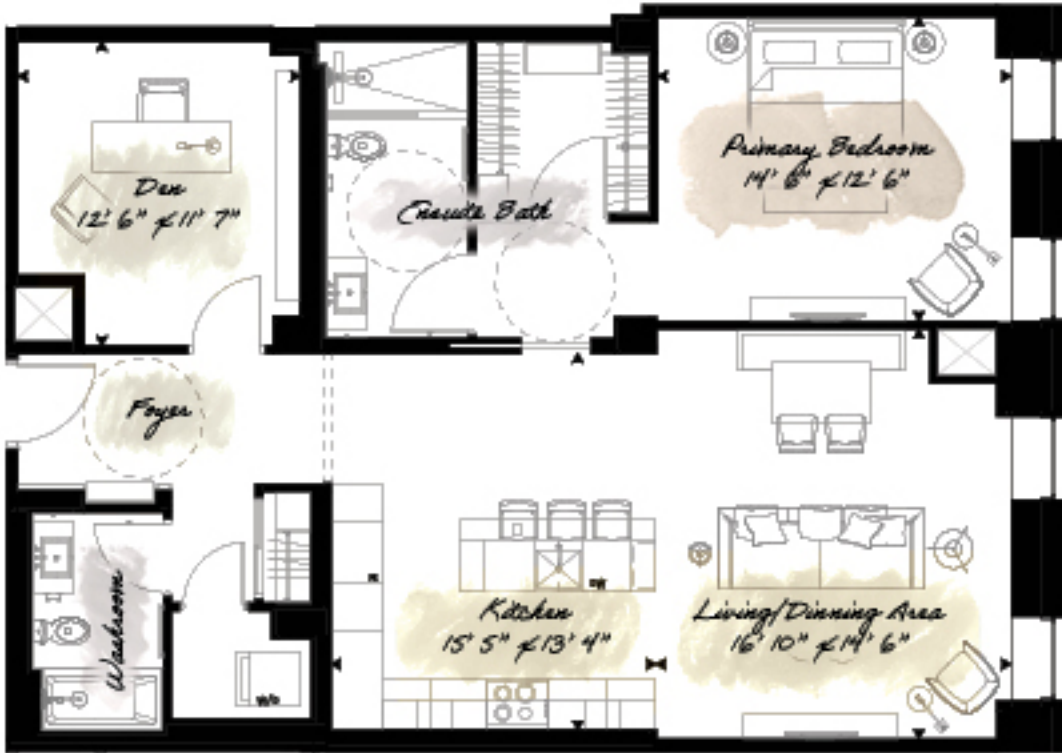

Two Avenue Road

Luxury Rentals for Luxury Living

UNIT TYPE 01B

1,059 SF | 1 BEDROOM + 1 DEN | 2 BATHROOM

APPLICABLE TO UNIT 1601

Two Avenue Road

Luxury Rentals for Luxury Living

UNIT TYPE 02

1,286 SF | 1 BEDROOM + 1 DEN | 2 BATHROOM

APPLICABLE TO UNITS 402, 502, 602, 702, 802, 902,
1002, 1102, 1202, 1302, 1402, 1502, 1602
BARRIER-FREE

Bloor Street West

Avenue Road

Two Avenue Road

Luxury Rentals for Luxury Living

UNIT TYPE 04

1,016 SF | 1 BEDROOM + DEN | 2 BATHROOM

APPLICABLE TO UNITS 404, 504, 604, 704, 804, 904, 1004,
1104, 1204, 1304, 1404, 1504, 1604