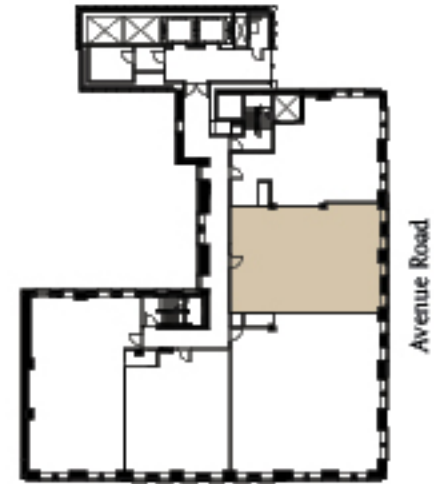

Two Avenue Road

Luxury Rentals for Luxury Living

UNIT TYPE 01B

1,059 SF | 1 BEDROOM + 1 DEN | 2 BATHROOM

APPLICABLE TO UNIT 1601

Two Avenue Road

Luxury Rentals for Luxury Living

UNIT TYPE 02

1,286 SF | 1 BEDROOM + 1 DEN | 2 BATHROOM

APPLICABLE TO UNITS 402, 502, 602, 702, 802, 902,
1002, 1102, 1202, 1302, 1402, 1502, 1602
BARRIER-FREE

Bloor Street West

Avenue Road

Two Avenue Road

Luxury Rentals for Luxury Living

UNIT TYPE 04

1,016 SF | 1 BEDROOM + DEN | 2 BATHROOM

APPLICABLE TO UNITS 404, 504, 604, 704, 804, 904, 1004,
1104, 1204, 1304, 1404, 1504, 1604