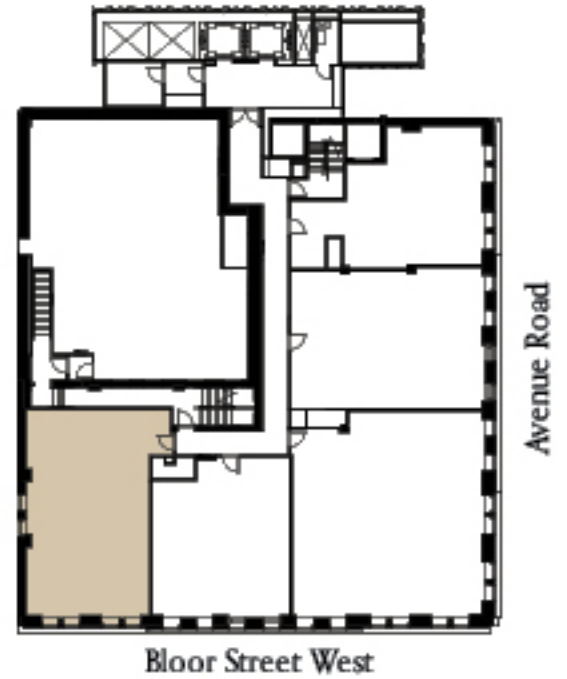

# Two Avenue Road

Luxury Rentals for Luxury Living

UNIT TYPE 05A

1,336 SF | 1 BEDROOM | 2 BATHROOM

APPLICABLE TO UNIT 405

# Two Avenue Road

Luxury Rentals for Luxury Living

UNIT TYPE 05C

973 SF | 1 BEDROOM | 2 BATHROOM

APPLICABLE TO UNIT 605

Bloor Street West

# Two Avenue Road

Luxury Rentals for Luxury Living

UNIT TYPE 05E

1,150 SF | 1 BEDROOM | 2 BATHROOM

APPLICABLE TO UNIT 1605