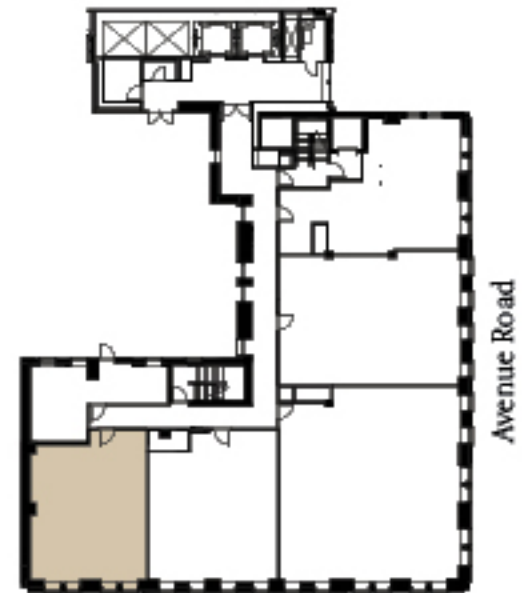

# Two Avenue Road

Luxury Rentals for Luxury Living

UNIT TYPE 05A

1,336 SF | 1 BEDROOM | 2 BATHROOM

APPLICABLE TO UNIT 405

# Two Avenue Road

Luxury Rentals for Luxury Living

UNIT TYPE 05C

973 SF | 1 BEDROOM | 2 BATHROOM

APPLICABLE TO UNIT 605

Bloor Street West

# Two Avenue Road

Luxury Rentals for Luxury Living

UNIT TYPE 05E

1,150 SF | 1 BEDROOM | 2 BATHROOM

APPLICABLE TO UNIT 1605